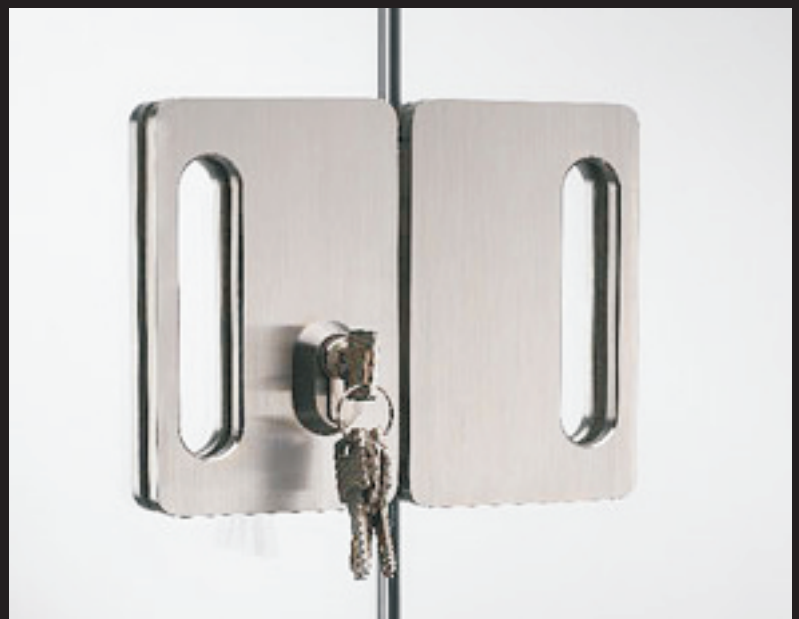

Glass door lock set

Product Code

1788

Glass door handle & hook bolt lock case ONLY to suit 10/12 mm thick glass. Inclusive of strike plate to suit timber door frames. N.b. Installation of this unit will not allow the door leaf to fully retract into the pocket. In addition glass requires cutting out to accommodate lock case (Europrofile cylinder/keys not included).

Product Code

1790

Glass door handle/strike plate to suit 1788 SS. N.b. Installation of this unit will not allow the door leaf to fully retract into the pocket. In addition glass requires cutting out to accommodate.

Finishes : SS