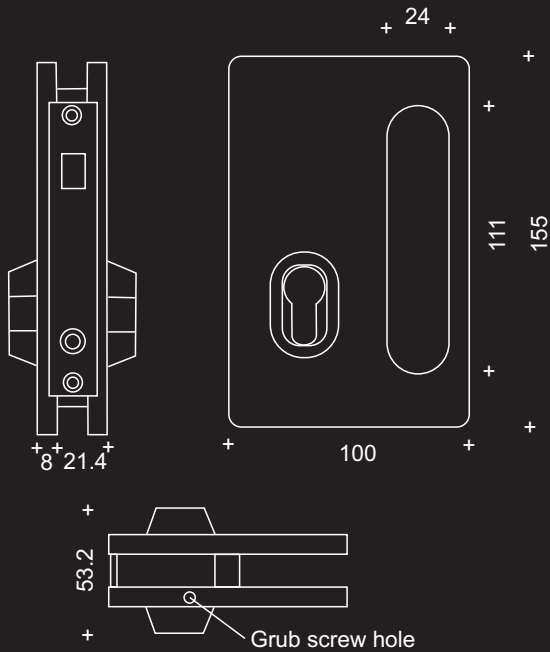

Glass door lock set

Product Code

1788

Glass door handle & hook bolt lock case ONLY to suit 10/12 mm thick glass. Inclusive of strike plate to suit timber door frames. N.b. Installation of this unit will not allow the door leaf to fully retract into the pocket. In addition glass requires cutting out to accommodate lock case (Europrofile cylinder/keys not included).

Product Code

1790

Glass door handle/strike plate to suit 1788 SS. N.b. Installation of this unit will not allow the door leaf to fully retract into the pocket. In addition glass requires cutting out to accommodate.